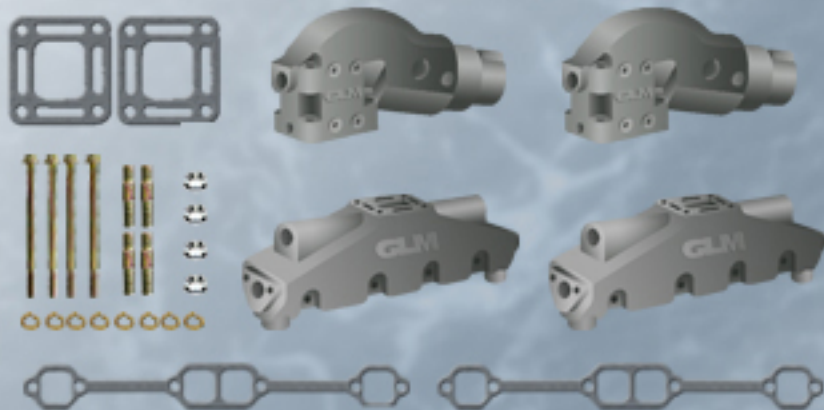

**58523**

OEM: N/A

Complete Exhaust Manifold Set

For Crusader GM V8 S.B.

Kit Contains:

QTY	Description	GLM	OEM
2	Exhaust Elbow Ass.	52080	R029015
2	Exhaust Manifold Ass.	52230	98243
8	Lockwasher	21493	13-35048
4	Stud	22464	20827
4	Nut	21248	95300000
4	Screw	23232	90305475
2	Gasket, Manifold	31100	27-33395
2	Gasket, Elbow	36840	98127