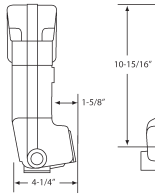

Volvo Penta

V6, V8 SMALL BLOCK & V8 BIG BLOCK EXHAUST MANIFOLD DIMENSIONS

3 Inch Risers

V6

No. 51330

EXHAUST ELBOW
OEM: 3857944

No. 51480

EXHAUST MANIFOLD
OEM: 3857656

No. 51520

EXHAUST ELBOW
OEM: 857037

No. 51640

EXHAUST MANIFOLD
OEM: 856894

V8 Small Block

No. 51510

EXHAUST ELBOW
OEM: 856891

No. 51630

EXHAUST MANIFOLD
OEM: 856883

No. 51330

EXHAUST ELBOW
OEM: 3857944

No. 51430

EXHAUST MANIFOLD
OEM: 3857723

No. 51330

EXHAUST ELBOW
OEM: 3857944

No. 51490

EXHAUST MANIFOLD
OEM: 3852347

V8 Small Block

No. 51332

EXHAUST ELBOW (Port)
OEM: 3855271

No. 51334

EXHAUST ELBOW (Starboard)
OEM: 3855269

No. 51490

EXHAUST MANIFOLD
OEM: 3852347