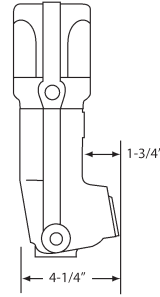

Volvo Penta

V6, V8 SMALL BLOCK & V8 BIG BLOCK EXHAUST MANIFOLD DIMENSIONS

3 Inch Risers

V6

No. 51330

EXHAUST ELBOW
OEM: 3857944

No. 51480

EXHAUST MANIFOLD
OEM: 3857656

No. 51520

EXHAUST ELBOW
OEM: 857037

No. 51640

EXHAUST MANIFOLD
OEM: 856894

V8 Small Block

No. 51510

EXHAUST ELBOW
OEM: 856891

No. 51630

EXHAUST MANIFOLD
OEM: 3852347

V8 Small Block

No. 51332

EXHAUST ELBOW (Port)
OEM: 3855271

No. 51334

EXHAUST ELBOW (Starboard)
OEM: 3855269

No. 51490

EXHAUST MANIFOLD
OEM: 3852347

V8 Big Block

No. 51330

EXHAUST ELBOW
OEM: 3857944

No. 51500

EXHAUST MANIFOLD
OEM: 3861459