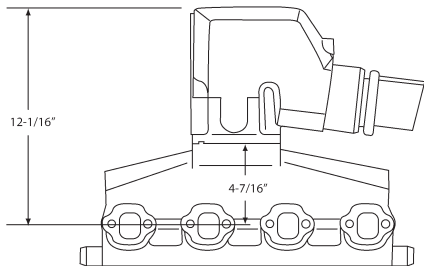

Volvo Penta

V6, V8 SMALL BLOCK & V8 BIG BLOCK EXHAUST MANIFOLD DIMENSIONS

3 Inch Risers

V6

No. 51330

EXHAUST ELBOW
OEM: 3857944

No. 51480

EXHAUST MANIFOLD
OEM: 3857656

EXHAUST MANIFOLD
OEM: 3852347

V8 Small Block

No. 51332

EXHAUST ELBOW (Port)
OEM: 3855271

No. 51334

EXHAUST ELBOW (Starboard)
OEM: 3855269

No. 51490

EXHAUST MANIFOLD
OEM: 3852347

V8 Big Block

No. 51330

EXHAUST ELBOW
OEM: 3857944

No. 51500

EXHAUST MANIFOLD
OEM: 3861459