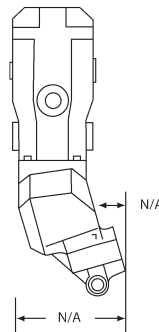

Volvo Penta

V6, V8 SMALL BLOCK & V8 BIG BLOCK EXHAUST MANIFOLD DIMENSIONS

3 Inch Risers

V6

No. 51330

EXHAUST ELBOW
OEM: 3857944

No. 51480

EXHAUST MANIFOLD
OEM: 3857656

EXHAUST MANIFOLD
OEM: 3852347

V8 Small Block

No. 51332

EXHAUST ELBOW (Port)
OEM: 3855271

No. 51334

EXHAUST ELBOW (Starboard)
OEM: 3855269

No. 51490

EXHAUST MANIFOLD
OEM: 3852347

V8 Big Block

No. 51330

EXHAUST ELBOW
OEM: 3857944

No. 51500

EXHAUST MANIFOLD
OEM: 3861459