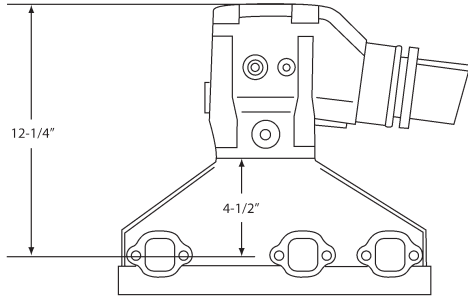

Volvo Penta

V6, V8 SMALL BLOCK & V8 BIG BLOCK EXHAUST MANIFOLD DIMENSIONS

3 Inch Risers

V6

No. 51330

EXHAUST ELBOW
OEM: 3857944

No. 51480

EXHAUST MANIFOLD
OEM: 3857656

V8 Big Block

No. 51330

EXHAUST ELBOW
OEM: 3857944

No. 51500

EXHAUST MANIFOLD
OEM: 3861459