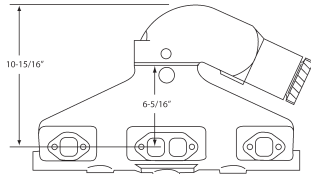

No. 51630

EXHAUST MANIFOLD
OEM: 856883