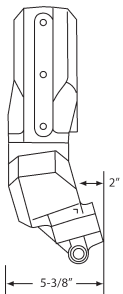

Volvo Penta

V6, V8 SMALL BLOCK & V8 BIG BLOCK EXHAUST MANIFOLD DIMENSIONS

3 Inch Risers

V6

No. 51330

EXHAUST ELBOW
OEM: 3857944

No. 51480

EXHAUST MANIFOLD
OEM: 3857656

EXHAUST MANIFOLD
OEM: 3852347

V8 Small Block

No. 51332

EXHAUST ELBOW (Port)
OEM: 3855271

No. 51334

EXHAUST ELBOW (Starboard)
OEM: 3855269

No. 51490

EXHAUST MANIFOLD
OEM: 3852347

V8 Big Block

No. 51330

EXHAUST ELBOW
OEM: 3857944

No. 51500

EXHAUST MANIFOLD
OEM: 3861459