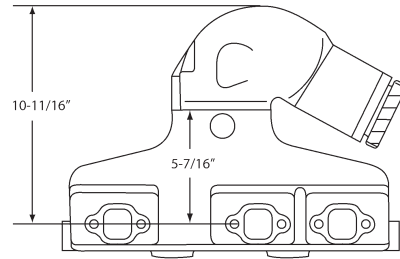

No. 51640

EXHAUST MANIFOLD
OEM: 856894