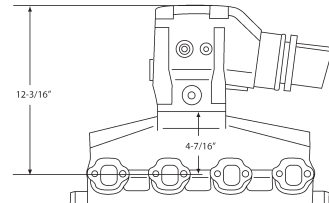

Volvo Penta

V6, V8 SMALL BLOCK & V8 BIG BLOCK EXHAUST MANIFOLD DIMENSIONS

3 Inch Risers

V6

No. 51330

EXHAUST ELBOW
OEM: 3857944

No. 51480

EXHAUST MANIFOLD
OEM: 3857656

EXHAUST MANIFOLD
OEM: 856883

No. 51330

EXHAUST ELBOW
OEM: 3857944

No. 51430

EXHAUST MANIFOLD
OEM: 3857723

No. 51330

EXHAUST ELBOW
OEM: 3857944

No. 51490

EXHAUST MANIFOLD
OEM: 3852347

V8 Small Block

No. 51332

EXHAUST ELBOW (Port)
OEM: 3855271

No. 51334

EXHAUST ELBOW (Starboard)
OEM: 3855269

No. 51490

EXHAUST MANIFOLD
OEM: 3852347

V8 Big Block

No. 51330

EXHAUST ELBOW
OEM: 3857944

No. 51500

EXHAUST MANIFOLD
OEM: 3861459