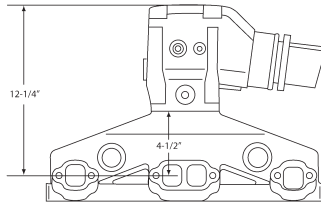

Volvo Penta

V6, V8 SMALL BLOCK & V8 BIG BLOCK EXHAUST MANIFOLD DIMENSIONS

3 Inch Risers

V6

No. 51330

EXHAUST ELBOW
OEM: 3857944

No. 51480

EXHAUST MANIFOLD
OEM: 3857656

EXHAUST MANIFOLD
OEM: 856883

No. 51330

EXHAUST ELBOW
OEM: 3857944

No. 51430

EXHAUST MANIFOLD
OEM: 3857723

No. 51330

EXHAUST ELBOW
OEM: 3857944

No. 51490

EXHAUST MANIFOLD
OEM: 3852347

V8 Small Block

No. 51332

EXHAUST ELBOW (Port)
OEM: 3855271

No. 51334

EXHAUST ELBOW (Starboard)
OEM: 3855269

No. 51490

EXHAUST MANIFOLD
OEM: 3852347