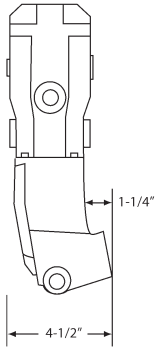

Volvo Penta

V6, V8 SMALL BLOCK & V8 BIG BLOCK EXHAUST MANIFOLD DIMENSIONS

3 Inch Risers

V6

No. 51330

EXHAUST ELBOW
OEM: 3857944

No. 51480

EXHAUST MANIFOLD
OEM: 3857656

No. 51520

EXHAUST ELBOW
OEM: 857037

No. 51640

EXHAUST MANIFOLD
OEM: 856894

V8 Small Block

No. 51510

EXHAUST ELBOW
OEM: 856891

No. 51630

V8 Big Block

No. 51330

EXHAUST ELBOW
OEM: 3857944

No. 51500

EXHAUST MANIFOLD
OEM: 3861459