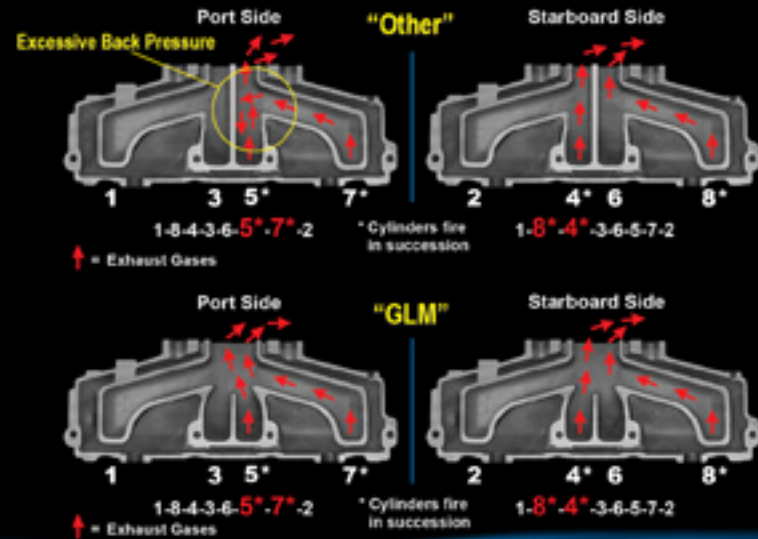

Superior Marine Manifolds

3YR
FOR CAST IRON MANIFOLDS
WARRANTY
2YR FOR ALUMINUM MANIFOLDS

100% Complete Sets
2 Manifolds
2 Elbow/Risers
All Gaskets
& Hardware

Increase Performance - Reduce Back Pressure
Add More Horsepower

Exhaust System Evaluation

V8 GM Small Block

Our fully tuned design guides exhaust gasses directly to riser without turbulence and back pressure. This increases the engines performance up to 10%. In the meantime, an additional 40% water cooling area will decrease the entire manifold body temperature significantly.

V8 GM Big Block

Our fully tuned design will reduce turbulence and enhance flow for added maximum performance. An extra 30% water cooling area will help reduce temperature in the exhaust exit area allowing for longer gasket life.